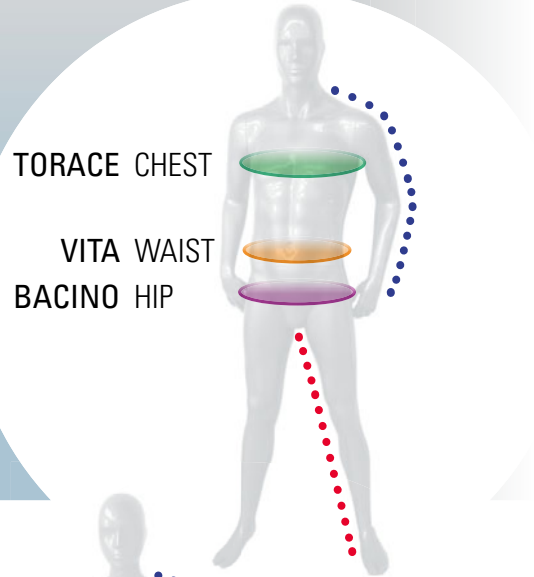

MISURE ANATOMICHE

REGULAR FIT ANATOMIC SIZES

	EU SIZE	US SIZE	TORACE CHEST	VITA WAIST	BACINO HIP	SPALLE / MANICA SHOULDERS / SLEEVE	INTERNO GAMBA INSEAM LEG
MAN	3XS		68 - 74	48 - 54	68 - 74	72	74
		4XS	26,77 29,13	18,90 21,26	26,77 29,13	28,35	29,13
	XXS		74 - 80	54 - 60	74 - 80	74	76
		3XS	29,13 31,50	21,26 23,62	29,13 31,50	29,13	29,92
	XS		80 - 86	60 - 66	80 - 86	76	78
		XXS	31,50 33,86	23,62 25,98	31,50 33,86	29,92	30,71
	S		86 - 92	66 - 72	86 - 92	78	80
		XS	33,86 36,22	25,98 28,35	33,86 36,22	30,71	31,50
	M		92 - 98	72 - 78	92 - 98	80	82
		S	36,22 38,58	28,35 30,71	36,22 38,58	31,50	32,28
	L		98 - 104	78 - 84	98 - 104	82	84
		M	38,58 40,95	30,71 33,07	38,58 40,95	32,28	33,07
XL		104 - 110	84 - 90	104 - 110	84	86	
	L	40,95 43,31	33,07 35,43	40,95 43,31	33,07	33,86	
XXL		110 - 116	90 - 96	110 - 116	86	88	
	XL	43,31 45,67	35,43 37,80	43,31 45,67	33,86	34,65	
3XL		116 - 122	96 - 102	116 - 122	88	90	
	XXL	45,67 48,03	37,80 40,16	45,67 48,03	34,65	35,43	
WOMAN	3XS		72 - 76	56 - 60	74 - 78	70	72
		4XS	28,35 29,92	22,05 23,62	29,13 30,71	27,56	28,35
	XXS		76 - 80	60 - 64	78 - 82	72	74
		3XS	29,92 31,50	23,62 25,20	30,71 32,28	28,35	29,13
	XS		80 - 84	64 - 68	82 - 86	74	76
		XXS	31,50 33,07	25,20 26,77	32,28 33,86	29,13	29,92
	S		84 - 88	68 - 72	86 - 90	76	78
		XS	33,07 34,65	26,77 28,35	33,86 35,43	29,92	30,71
	M		88 - 94	72 - 78	90 - 96	78	80
		S	34,65 37,01	28,35 30,71	35,43 37,80	30,71	31,50
	L		94 - 100	78 - 84	96 - 102	80	82
		M	37,01 39,37	30,71 33,07	37,80 40,16	31,50	32,28
XL		100 - 106	84 - 90	102 - 108	82	84	
	L	39,37 41,73	33,07 35,43	40,16 42,52	32,28	33,07	
XXL		106 - 112	90 - 96	108 - 114	84	86	
	XL	41,73 44,09	35,43 37,80	42,52 44,88	33,07	33,86