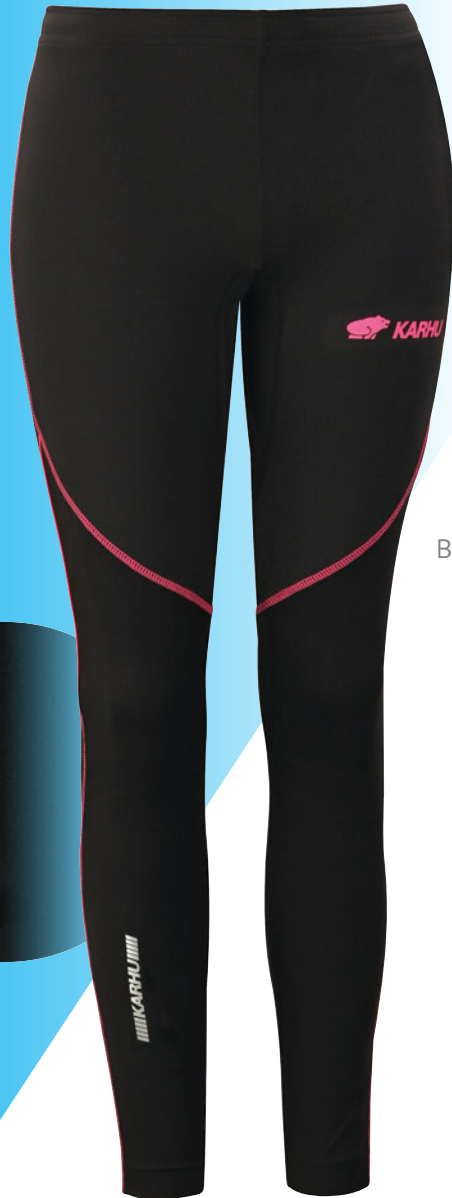

€ 42,00

TIGHT CAROLINE LADY (2021)

KT00416-1538

1538
Black / Fuxia Fluo

tasca posteriore con zip
rear pocket with zip