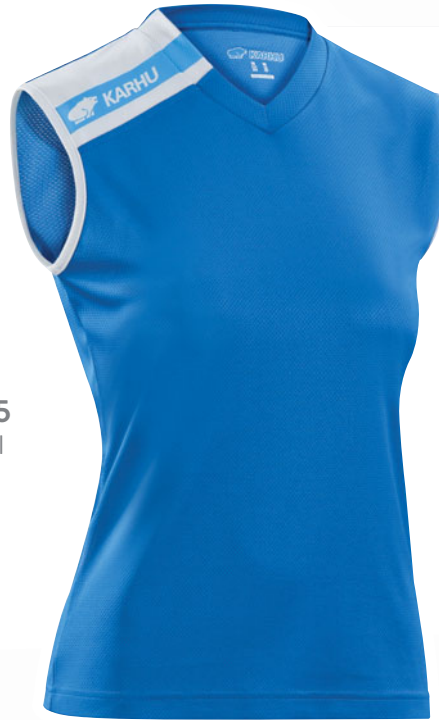

## SLEEVELESS NICE LADY

COMPOSITION: 50% Polyester / 50% Cooldry Jacquard

WEIGHT: 120 gr/m<sup>2</sup>

**0025**  
Royal

in tessuto elasticizzato / *stretch fabric*

COMPOSITION: 92% Polyester / 8% Spandex  
with quick dry treatment